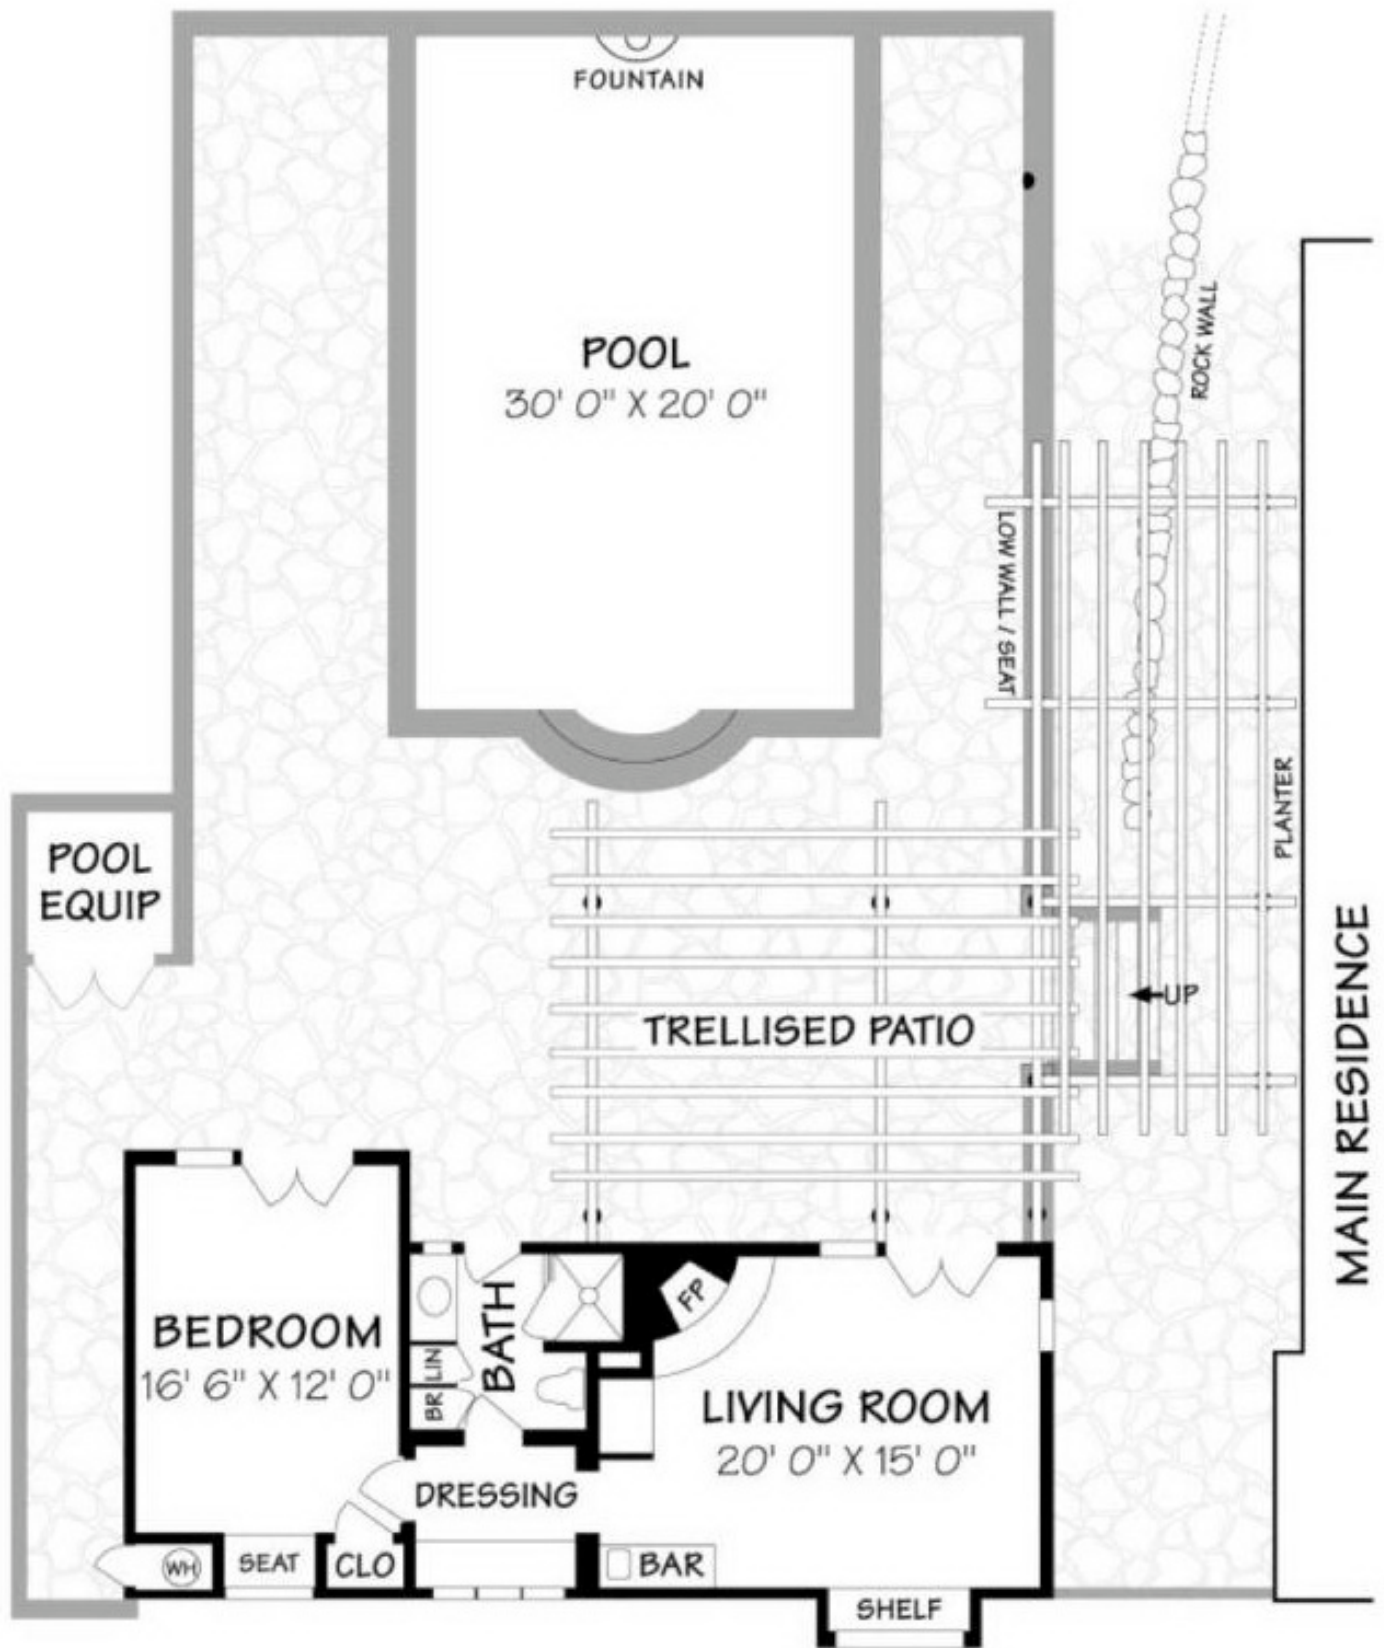

820 RIVEN ROCK ROAD
 Residence ±3766 Square Feet

Scale: 5 ft. 10 ft. 15 ft. 20 ft. 25 ft.
 This information is compiled from sources deemed reliable but accuracy is not guaranteed.
 David Heidelberger • Design & Graphics • 805-965-4857 • Santa Barbara

820 RIVEN ROCK ROAD

Cabana ±724 Square Feet

Scale: 5 ft. 10 ft. 15 ft. 20 ft. 25 ft.

This information is compiled from sources deemed reliable but accuracy is not guaranteed.
 David Heidelberger • Design & Graphics • 805-965-4857 • Santa Barbara